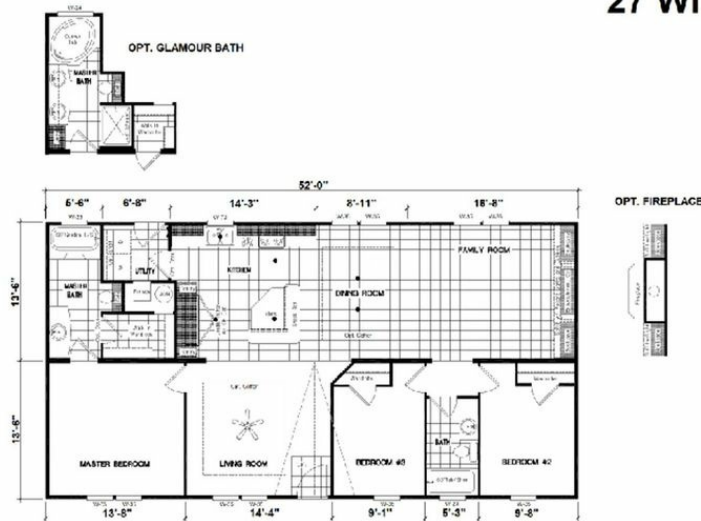

### THE NOBLE CLAYTON

Model number: 72INS28523AH19

**3 beds • 2 baths • 1456 sq.ft. • 28' width • 52' depth**

Our home building facilities invest in continuous product and process improvements. Plans, dimensions, features, materials, specifications and availability are subject to change without notice or obligation. Renderings and floor plans are representative likenesses of our homes and may differ from the actual homes. We invite you to tour a Home Center near you and inspect the highest value in quality housing available or call (916) 426-8808 to speak with a Home Consultant. Copyright 2017, CMH. All rights reserved.

# THE NOBLE CLAYTON

27 WIDE

INSPIRATION <sup>631.5</sup>  
The NOBLE 27x52 INS 521F - 2017  
THREE BEDROOM, TWO BATH - 1404 SQ. FT.

REV 30/17 01

## THE NOBLE CLAYTON Model number: 72INS28523AH19

3 beds • 2 baths • 1456 sq.ft. • 28' width • 52' depth

Our home building facilities invest in continuous product and process improvements. Plans, dimensions, features, materials, specifications and availability are subject to change without notice or obligation. Renderings and floor plans are representative likenesses of our homes and may differ from the actual homes. We invite you to tour a Home Center near you and inspect the highest value in quality housing available or call (916) 426-8808 to speak with a Home Consultant. Copyright 2017, CMH. All rights reserved.