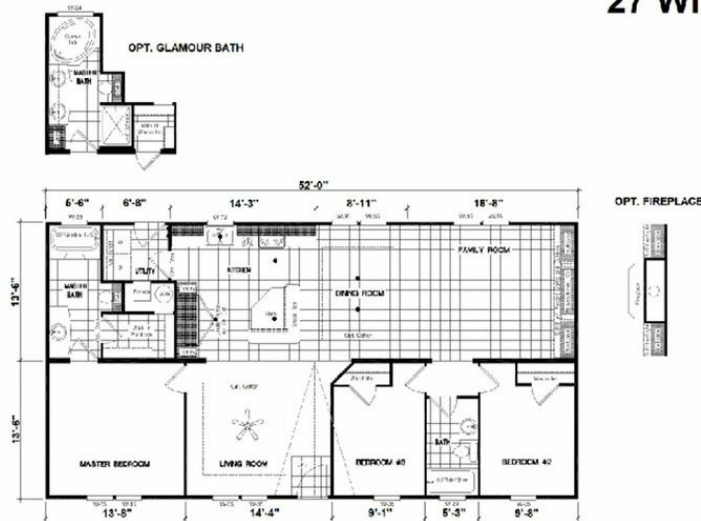

THE NOBLE CLAYTON

THE NOBLE CLAYTON

Model number: 72INS28523AH19

3 beds • 2 baths • 1456 sq.ft. • 28' width • 52' depth

Our home building facilities invest in continuous product and process improvements. Plans, dimensions, features, materials, specifications and availability are subject to change without notice or obligation. Renderings and floor plans are representative likenesses of our homes and may differ from the actual homes. We invite you to tour a Home Center near you and inspect the highest value in quality housing available or call (916) 426-8808 to speak with a Home Consultant. Copyright 2017, CMH. All rights reserved.

THE NOBLE CLAYTON

27 WIDE

INSPIRATION ^{631.5}
The NOBLE 27x52 INS 521F - 2017
THREE BEDROOM, TWO BATH - 1404 SQ. FT.

REV 30/17 01

THE NOBLE CLAYTON Model number: 72INS28523AH19

3 beds • 2 baths • 1456 sq.ft. • 28' width • 52' depth